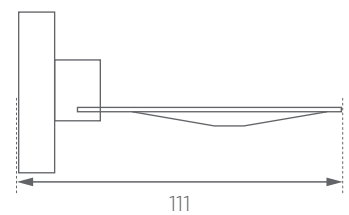

Material	Brass
----------	-------

ESD1-CP
SOAP DISH
Chrome

KEY FEATURES

Material	SS 304 Chrome Plated
----------	----------------------

EHF01-CP

HEALTH FAUCET

KEY FEATURES

Flow-rate	3.8 LPM at 20 psi / 0.07 Bar pressure
Operational Pressure	20-125 psi / 1.3 Bar-8.6 Bar
Recommended Pressure	1 Bar