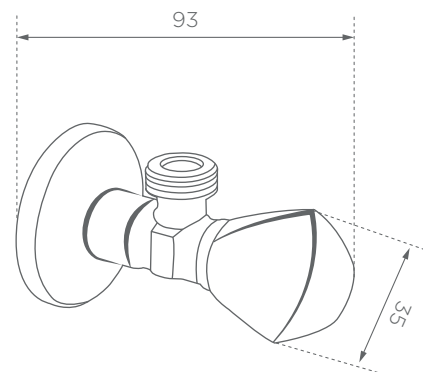

Material	Brass
----------	-------

EBM02M-CP
CENTRAL HOLE BASIN
MIXTURE

KEY FEATURES

Material	Brass
----------	-------

EPT32-CP
WASHBASIN P
TRAP

KEY FEATURES

Material	Brass
----------	-------

EBT32-CP

WASHBASIN BOTTLE
TRAP

KEY FEATURES

Material	Brass
----------	-------

EAV01-CP
ANGLE VALVE
Brass

KEY FEATURES

Material	Brass
----------	-------

EWC02-CP
WASTE COUPLING
HALF THREAD

KEY FEATURES

Material	Brass
----------	-------

ESD1-CP
SOAP DISH
Chrome

KEY FEATURES

Material	SS 304 Chrome Plated
----------	----------------------

EHF01-CP

HEALTH FAUCET

KEY FEATURES

Flow-rate	3.8 LPM at 20 psi / 0.07 Bar pressure
Operational Pressure	20-125 psi / 1.3 Bar-8.6 Bar
Recommended Pressure	1 Bar