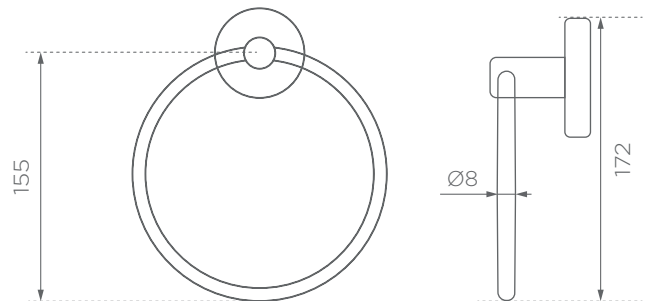

Material	Brass
----------	-------

ESD1-CP
SOAP DISH
Chrome

KEY FEATURES

Material	SS 304 Chrome Plated
----------	----------------------

EHF01-CP

HEALTH FAUCET

KEY FEATURES

Flow-rate	3.8 LPM at 20 psi / 0.07 Bar pressure
Operational Pressure	20-125 psi / 1.3 Bar-8.6 Bar
Recommended Pressure	1 Bar

ETRO3-CP

TOWEL ROD
Wall Mount

KEY FEATURES

Material	SS 304 Chrome Plated
Application	WC Cubicle Area

EPH04F-CP

TOILET PAPER
HOLDER

KEY FEATURES

Material	304 Grade Stainless Steel
Application	WC Cubicle Area

ETR05-CP
TOWEL RING
Chrome

KEY FEATURES

Material	SS 304 Chrome Plated
----------	----------------------

EC02-CP

TWIN COAT HOOK

Wall Mount

KEY FEATURES

Material	18-8 S, type-304, stainless steel
Application	WC Cubicle Area