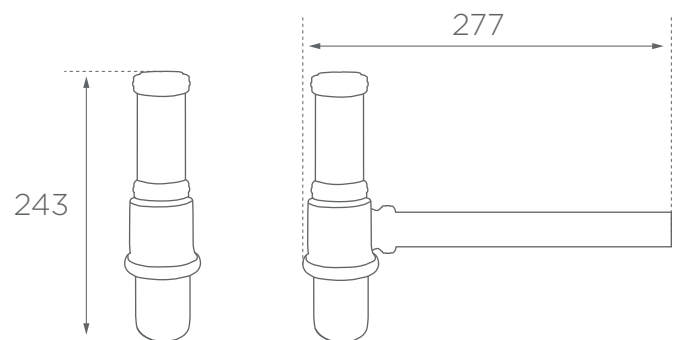

Material	Brass
----------	-------

EBM02M-CP
CENTRAL HOLE BASIN
MIXTURE

KEY FEATURES

Material	Brass
----------	-------

EPT32-CP
WASHBASIN P
TRAP

KEY FEATURES

Material	Brass
----------	-------

EBT32-CP

WASHBASIN BOTTLE
TRAP

KEY FEATURES

Material	Brass
----------	-------

EAV01-CP
ANGLE VALVE
Brass

KEY FEATURES

Material	Brass
----------	-------

EWC02-CP
WASTE COUPLING
HALF THREAD

KEY FEATURES

Material	Brass
----------	-------

ESD1-CP
SOAP DISH
Chrome

KEY FEATURES

Material	SS 304 Chrome Plated
----------	----------------------

EHF01-CP

HEALTH FAUCET

KEY FEATURES

Flow-rate	3.8 LPM at 20 psi / 0.07 Bar pressure
Operational Pressure	20-125 psi / 1.3 Bar-8.6 Bar
Recommended Pressure	1 Bar