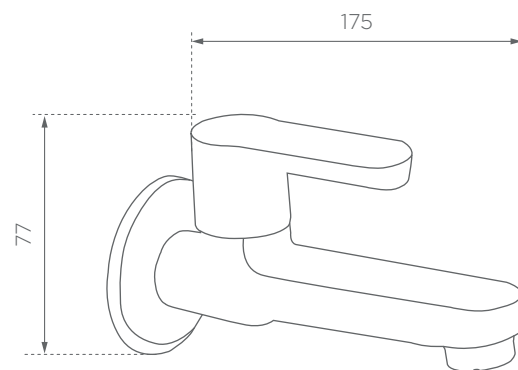

EMT01-CP
SINGLE LEVER BASIN
MIXTURE

KEY FEATURES

Material	Brass
----------	-------

EMT02S-CP
BASIN PILLAR
COCK

KEY FEATURES

Material	Brass
----------	-------

EBC01S-CP

BIB COCK SHORT
BODY

KEY FEATURES

Material	Brass
----------	-------

EBC02L-CP
BIB COCK LONG
BODY

KEY FEATURES

Material	Brass
----------	-------

EBM01S-CP

KITCHEN FAUCET
SINK COCK

KEY FEATURES

Material	Brass
----------	-------

EBM02M-CP
CENTRAL HOLE BASIN
MIXTURE

KEY FEATURES

Material	Brass
----------	-------

EPT32-CP
WASHBASIN P
TRAP

KEY FEATURES

Material	Brass
----------	-------

EBT32-CP

Material	Brass
----------	-------

ESD1-CP
SOAP DISH
Chrome

KEY FEATURES

Material	SS 304 Chrome Plated
----------	----------------------

EHF01-CP

HEALTH FAUCET

KEY FEATURES

Flow-rate	3.8 LPM at 20 psi / 0.07 Bar pressure
Operational Pressure	20-125 psi / 1.3 Bar-8.6 Bar
Recommended Pressure	1 Bar