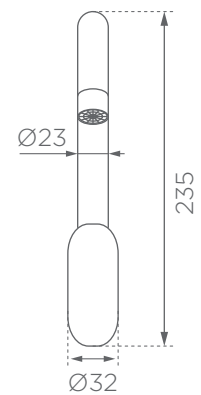

EMT01-CP
SINGLE LEVER BASIN
MIXTURE

KEY FEATURES

Material	Brass
----------	-------

EMT02S-CP
BASIN PILLAR
COCK

KEY FEATURES

Material	Brass
----------	-------

EBC01S-CP

BIB COCK SHORT
BODY

KEY FEATURES

Material	Brass
----------	-------

EBC02L-CP
BIB COCK LONG
BODY

KEY FEATURES

Material	Brass
----------	-------

EBM01S-CP

KITCHEN FAUCET
SINK COCK

KEY FEATURES

Material	Brass
----------	-------

EBM02M-CP
CENTRAL HOLE BASIN
MIXTURE

KEY FEATURES

Material	Brass
----------	-------

EPT32-CP
WASHBASIN P
TRAP

KEY FEATURES

Material	Brass
----------	-------

EBT32-CP

WASHBASIN BOTTLE
TRAP

KEY FEATURES

Material	Brass
----------	-------

EAV01-CP
ANGLE VALVE
Brass

KEY FEATURES

Material	Brass
----------	-------

EWC02-CP
WASTE COUPLING
HALF THREAD

KEY FEATURES