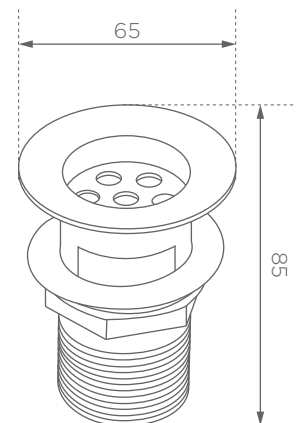

Material	Brass
----------	-------

EBM02M-CP
CENTRAL HOLE BASIN
MIXTURE

KEY FEATURES

Material	Brass
----------	-------

EPT32-CP
WASHBASIN P
TRAP

KEY FEATURES

Material	Brass
----------	-------

EBT32-CP

WASHBASIN BOTTLE
TRAP

KEY FEATURES

Material	Brass
----------	-------

EAV01-CP
ANGLE VALVE
Brass

KEY FEATURES

Material	Brass
----------	-------

EWC02-CP
WASTE COUPLING
HALF THREAD

KEY FEATURES

Material	Brass
----------	-------

ESD1-CP
SOAP DISH
Chrome

KEY FEATURES

Material	SS 304 Chrome Plated
----------	----------------------

EHF01-CP

HEALTH FAUCET

KEY FEATURES

Flow-rate	3.8 LPM at 20 psi / 0.07 Bar pressure
Operational Pressure	20-125 psi / 1.3 Bar-8.6 Bar
Recommended Pressure	1 Bar

ETR05-CP
TOWEL RING
Chrome

KEY FEATURES

Material	SS 304 Chrome Plated
----------	----------------------

EC02-CP

TWIN COAT HOOK

Wall Mount

KEY FEATURES

Material	18-8 S, type-304, stainless steel
Application	WC Cubicle Area