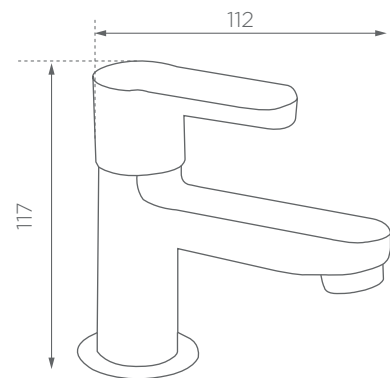

EHF01
HEALTH FAUCET

ETR03 - CP
TOWEL RAIL - 600MM - BRASS

EPH04F
TOILET PAPER HOLDER - FLAP

ETR05 - CP
TOWEL RING - BRASS

EC02
TWIN COAT HOOK

+91 8010 930 930

in@euronics.co.in

www.euronics.co.in

EMT01-CP
SINGLE LEVER BASIN
MIXTURE

KEY FEATURES

Material	Brass
----------	-------

EMT02S-CP
BASIN PILLAR
COCK

KEY FEATURES

Material	Brass
----------	-------

EBC01S-CP

BIB COCK SHORT
BODY

KEY FEATURES

Material	Brass
----------	-------

EBC02L-CP
BIB COCK LONG
BODY

KEY FEATURES

Material	Brass
----------	-------

EBM01S-CP

KITCHEN FAUCET
SINK COCK

KEY FEATURES

Material	Brass
----------	-------

EBM02M-CP
CENTRAL HOLE BASIN
MIXTURE

KEY FEATURES

Material	Brass
----------	-------

EPT32-CP
WASHBASIN P
TRAP

KEY FEATURES

Material	Brass
----------	-------

EBT32-CP