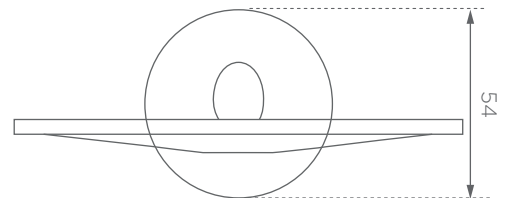

Material	Brass
----------	-------

ESD1-CP
SOAP DISH
Chrome

KEY FEATURES

Material	SS 304 Chrome Plated
----------	----------------------

EHF01-CP

HEALTH FAUCET

KEY FEATURES

Flow-rate	3.8 LPM at 20 psi / 0.07 Bar pressure
Operational Pressure	20-125 psi / 1.3 Bar-8.6 Bar
Recommended Pressure	1 Bar