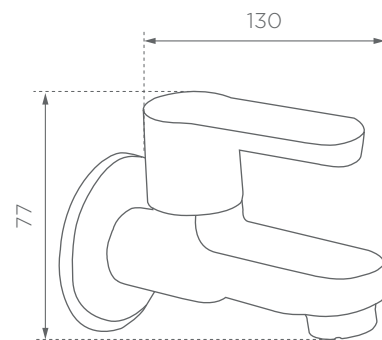

KEY FEATURES

Material	Brass