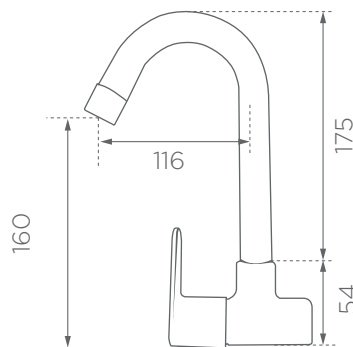

EMT01-CP
SINGLE LEVER BASIN
MIXTURE

KEY FEATURES

Material	Brass
----------	-------

EMT02S-CP
BASIN PILLAR
COCK

KEY FEATURES

Material	Brass
----------	-------

EBC01S-CP

BIB COCK SHORT
BODY

KEY FEATURES

Material	Brass
----------	-------

EBC02L-CP
BIB COCK LONG
BODY

KEY FEATURES

Material	Brass
----------	-------

EBM01S-CP

KITCHEN FAUCET
SINK COCK

KEY FEATURES

Material	Brass
----------	-------

EBM02M-CP
CENTRAL HOLE BASIN
MIXTURE

KEY FEATURES

Material	Brass
----------	-------

EPT32-CP
WASHBASIN P
TRAP

KEY FEATURES

Material	Brass
----------	-------

EBT32-CP

Material	Brass
----------	-------

ESD1-CP
SOAP DISH
Chrome

KEY FEATURES

Material	SS 304 Chrome Plated
----------	----------------------

EHF01-CP

HEALTH FAUCET

KEY FEATURES

Flow-rate	3.8 LPM at 20 psi / 0.07 Bar pressure
Operational Pressure	20-125 psi / 1.3 Bar-8.6 Bar
Recommended Pressure	1 Bar