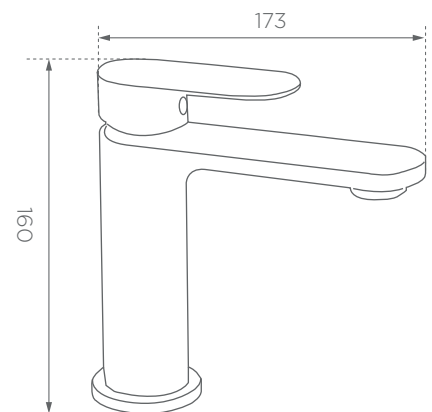

EBM02M - CP
CENTRAL HOLE BASIN MIXER

EPT32-CP
WASHBASIN P TRAP - 32MM

EBT32 - CP
WASHBASIN BOTTLE TRAP- 32MM

EAV01 - CP
ANGLE VALVE - BRASS

EWC02-CP - 32MM
WASTE COUPLING HALF THREAD

ESD1 - CP
SOAP DISH - BRASS

EHF01
HEALTH FAUCET

ETR03 - CP
TOWEL RAIL - 600MM - BRASS

EPH04F
TOILET PAPER HOLDER - FLAP

ETR05 - CP
TOWEL RING - BRASS

EC02
TWIN COAT HOOK

+91 8010 930 930

in@euronics.co.in

www.euronics.co.in

EMT01-CP
SINGLE LEVER BASIN
MIXTURE

KEY FEATURES

Material	Brass
----------	-------

EMT02S-CP
BASIN PILLAR
COCK

KEY FEATURES

Material	Brass
----------	-------

EBC01S-CP

BIB COCK SHORT
BODY

KEY FEATURES

Material	Brass
----------	-------

EBC02L-CP
BIB COCK LONG
BODY

KEY FEATURES

Material	Brass
----------	-------

EBM01S-CP

KITCHEN FAUCET
SINK COCK

KEY FEATURES