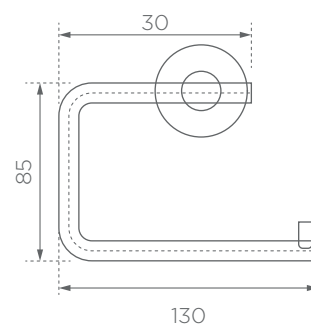

WASHBASIN BOTTLE
TRAP

KEY FEATURES

Material	Brass
----------	-------

EAV01-CP
ANGLE VALVE
Brass

KEY FEATURES

Material	Brass
----------	-------

EWC02-CP
WASTE COUPLING
HALF THREAD

KEY FEATURES

Material	Brass
----------	-------

ESD1-CP
SOAP DISH
Chrome

KEY FEATURES

Material	SS 304 Chrome Plated
----------	----------------------

EHF01-CP

HEALTH FAUCET

KEY FEATURES

Flow-rate	3.8 LPM at 20 psi / 0.07 Bar pressure
Operational Pressure	20-125 psi / 1.3 Bar-8.6 Bar
Recommended Pressure	1 Bar

ETRO3-CP

TOWEL ROD
Wall Mount

KEY FEATURES

Material	SS 304 Chrome Plated
Application	WC Cubicle Area

EPH04F-CP

TOILET PAPER
HOLDER

KEY FEATURES

Material	304 Grade Stainless Steel
Application	WC Cubicle Area

ETR05-CP
TOWEL RING
Chrome

KEY FEATURES

Material	SS 304 Chrome Plated
----------	----------------------

EC02-CP

TWIN COAT HOOK

Wall Mount

KEY FEATURES

Material	18-8 S, type-304, stainless steel
Application	WC Cubicle Area