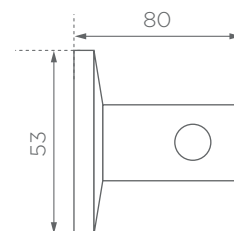

KEY FEATURES

Material	SS 304 Chrome Plated
Application	WC Cubicle Area