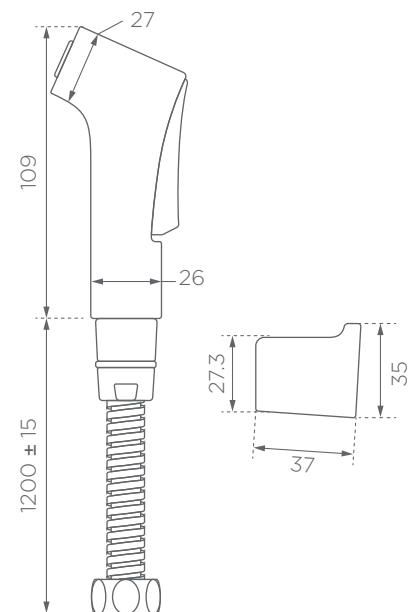

WASHBASIN BOTTLE
TRAP

KEY FEATURES

Material	Brass
----------	-------

EAV01-CP
ANGLE VALVE
Brass

KEY FEATURES

Material	Brass
----------	-------

EWC02-CP
WASTE COUPLING
HALF THREAD

KEY FEATURES

Material	Brass
----------	-------

ESD1-CP
SOAP DISH
Chrome

KEY FEATURES

Material	SS 304 Chrome Plated
----------	----------------------

EHF01-CP

HEALTH FAUCET

KEY FEATURES

Flow-rate	3.8 LPM at 20 psi / 0.07 Bar pressure
Operational Pressure	20-125 psi / 1.3 Bar-8.6 Bar
Recommended Pressure	1 Bar

ETR05-CP
TOWEL RING
Chrome

KEY FEATURES

Material	SS 304 Chrome Plated
----------	----------------------

EC02-CP

TWIN COAT HOOK

Wall Mount

KEY FEATURES

Material	18-8 S, type-304, stainless steel
Application	WC Cubicle Area