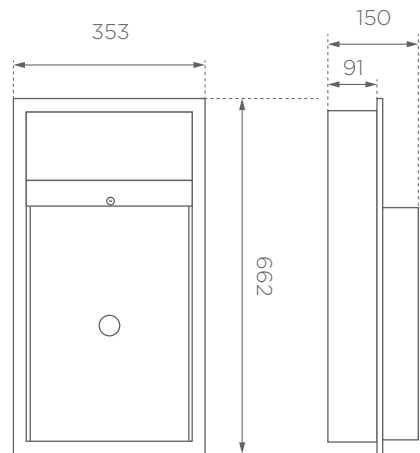

# KWR4R

Waste Receptacle

Recessed

## KEY FEATURES

Mounting	Recessed
Construction	304 Grade Stainless Steel
Finish	Steel, Satin Finish
Waste Receptacle Capacity	16 Litres
Warranty	1 year

All measurements are in mm.  
Visit [www.euronics.co.in](http://www.euronics.co.in) for a full range of EURONICS inspire products.