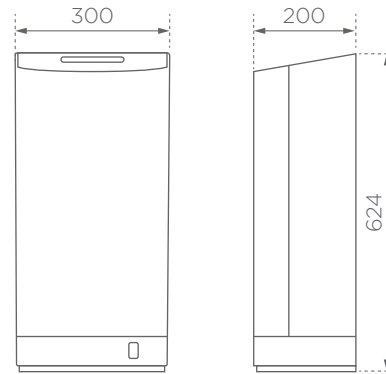

### KEY FEATURES

Model No.	ZJD5TN	CJD2TN
Construction	Polycarbonate ABS casing	Polycarbonate ABS casing
Motor	Brushless DC type	Brush DC type
Suitable Traffic	High	Medium
Mounting	Wall Mounted	Wall Mounted
Operation	Touch-Free Infra-Red	Touch-Free Infra-Red
Hand Dry Time	7-10 secs	12-15 secs
Auto Cutoff	30 seconds	30 seconds
Noise Level	70 db(A)	70 db(A)
Speed	24,000 RPM	24,000 RPM
Voltage	220V / 50 Hz	220V / 50 Hz
Rated Power	750W / 1650W	750W / 1650W
Current	7.5 A	7.5 A
Protection Class	IPX4	IPX4
Blowing Volume	180 m3/h	180 m3/h
Air Speed	92 m/s	92 m/s
Weight	10 Kgs	9 Kgs
Colour	White	White
Electrical Isolation	Class I	Class I
Heating Element	Yes (Optional)	Yes (Optional)
HEPA Filter	Yes	Yes
Warranty on Motor	3 Years	18 Months
Warranty on Machine	2 Years	18 Months