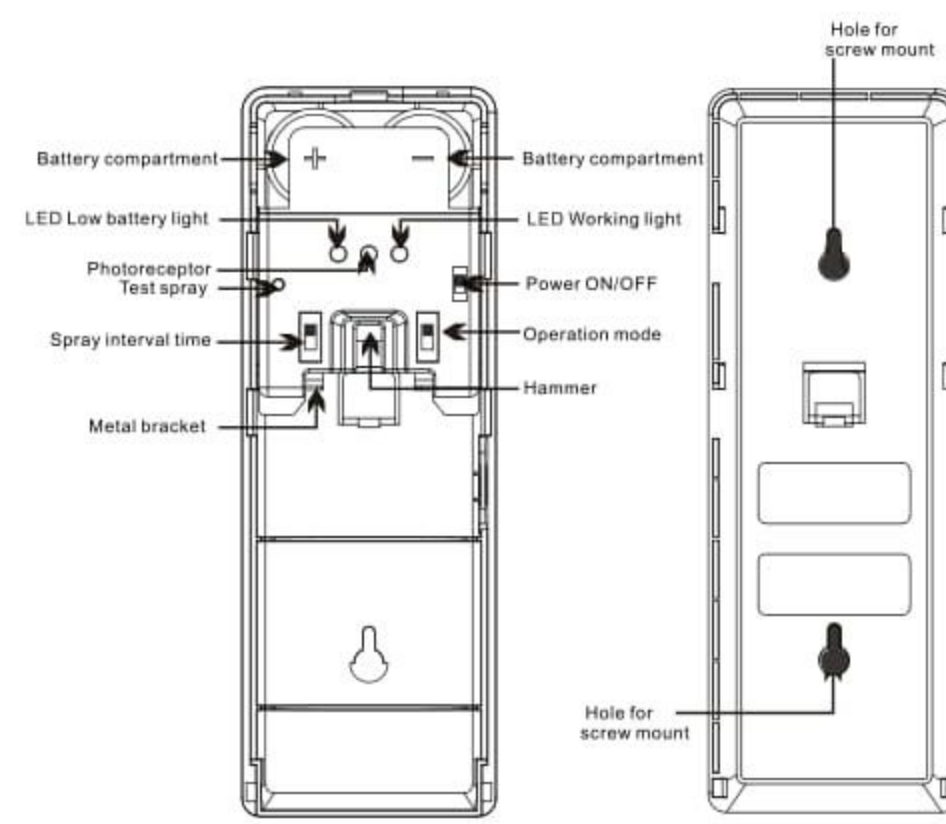

EA24 PERFUME DISPENSER

● TECHNO PARAMETER

RATED VOLT	DC3V
STATIC CURRENT	50uA
RETED CURRENT	500mA
POWER	1.5W

● INSTALLATION SHOW

● FUNTION INSTRUCTION

● SPECIFICATION

OUTER SIZE	L86*W83*H238MM
WEIGHT	400g
MATERIAL	ABS
BATTERY	2pcs "D"

● MOUNTING THE DISPENSER

For best operation, mount the unit 7-9 feet above the floor.

1. Place the Dispenser in the location to be mounted, make a mark on the wall surface through the 2 mounting holes.
2. Drill the holes at the marks and insert the anchors.
3. Place the unit on the wall and affix the screws.
4. Ensure the dispenser is mounted securely on the wall.

● OPERATING THE DISPENSER

1. Insert 2 "D" **ALKALINE batteries** in the battery compartment.

2. Select the **Spray Interval** switch to the preferred setting:5,15 and 25 minutes.
3. Select the **Operation Mode** switch to preferred setting:24 hours operations or Day Mode, or 24 hours operations.
 - When 24H is selected-units operates at selected spray interval for 24 hours.
 - When Day is selected-unit operates at selected spray interval in lighted conditions only.
4. Before inserting the can, push the hammer to the "UP" position.
5. Insert aerosol refill can in between the metal bracket in the dispenser. Make sure the actuator points towards the front of the dispenser.
6. Using the **On/Off Switch**, turn the unit on. The green LED will light up for 2 seconds.
7. Test spray by pressing **Test Switch**. Always ensure that the dispenser is turned away from your face when testing the spray.
8. When battery is low, Green LED will does not blinking