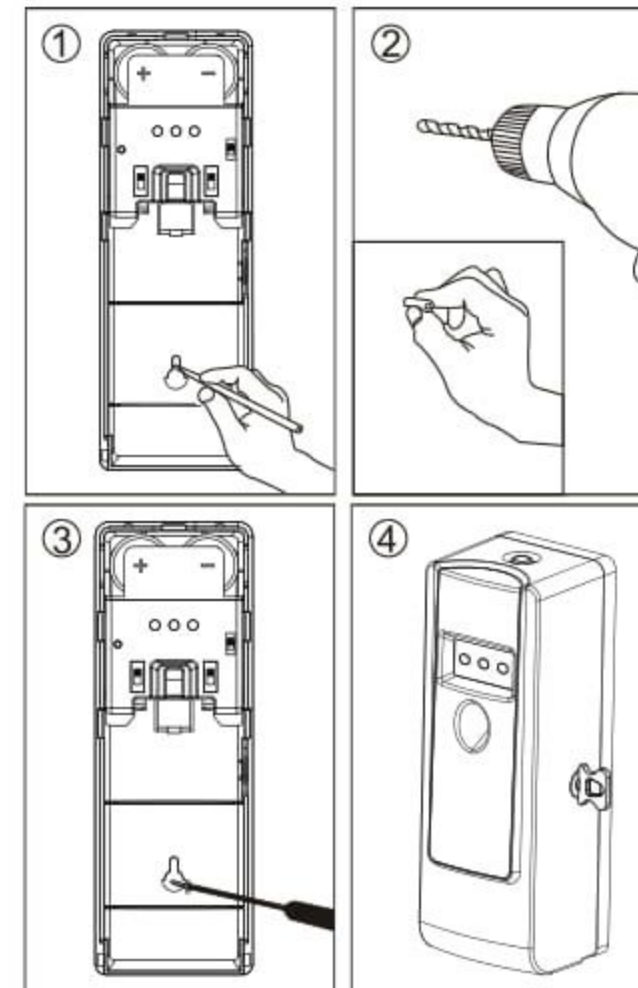

EA24 PERFUME DISPENSER

● TECHNO PARAMETER

RATED VOLT	DC3V
STATIC CURRENT	50uA
RETED CURRENT	500mA
POWER	1.5W

● INSTALLATION SHOW

● FUNTION INSTRUCTION

● SPECIFICATION

OUTER SIZE	L86*W83*H238MM
WEIGHT	400g
MATERIAL	ABS
BATTERY	2pcs "D"

● MOUNTING THE DISPENSER

For best operation, mount the unit 7-9 feet above the floor.

1. Place the Dispenser in the location to be mounted, make a mark on the wall surface through the 2 mounting holes.
2. Drill the holes at the marks and insert the anchors.
3. Place the unit on the wall and affix the screws.
4. Ensure the dispenser is mounted securely on the wall.

● OPERATING THE DISPENSER

1. Insert 2 "D" **ALKALINE batteries** in the battery compartment.

2. Select the **Spray Interval** switch to the preferred setting:5,15 and 25 minutes.
3. Select the **Operation Mode** switch to preferred setting:24 hours operations or Day Mode, or 24 hours operations.
 - When 24H is selected-units operates at selected spray interval for 24 hours.
 - When Day is selected-unit operates at selected spray interval in lighted conditions only.
4. Before inserting the can, push the hammer to the "UP" position.
5. Insert aerosol refill can in between the metal bracket in the dispenser. Make sure the actuator points towards the front of the dispenser.
6. Using the **On/Off Switch**, turn the unit on. The green LED will light up for 2 seconds.
7. Test spray by pressing **Test Switch**. Always ensure that the dispenser is turned away from your face when testing the spray.
8. When battery is low, Green LED will does not blinking