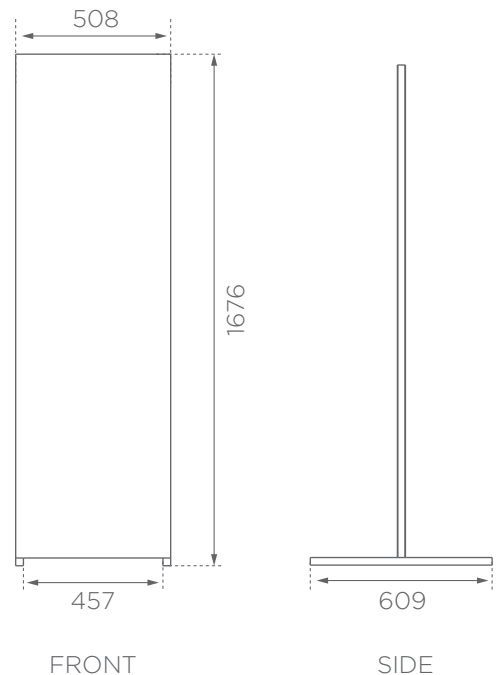

ST03

MULTIPURPOSE
HYGIENE STATION
High Traffic

- Mask Dispenser
- Hand Sanitizer
- Motion Sensor Bin

KEY FEATURES

Material	MS Frame Wooden Board
Compatibility	Below Euronics Automatic Hand Sanitizer Dispensers Dispenser is sold separately

EMD01
Capacity: 200Pcs

EST81
Capacity: 1100ml
Battery Operated

SWB42L-1C
Capacity: 42 Litres
Sensor, Battery Operated

Made In India

visit www.euronics.co.in
for a full range of euronics inspire products

All measurements are in mm.